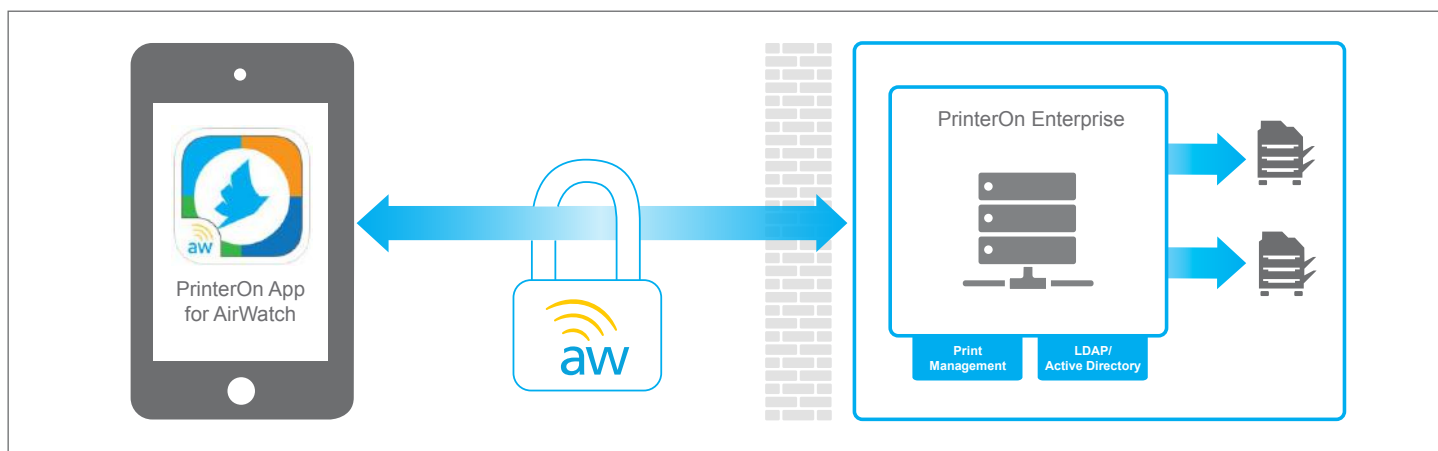

finely control which printers users can access through AirWatch configuration push. With PrinterOn Native iOS Printing for AirWatch, users get the native iOS printing experience they are looking for and administrators get the control they need.

- Enable native iOS printing functionality to any printer—even printers on other networks
- iOS users simply use the native iOS print button
- No separate mobile app required
- Zero user config—deploy PrinterOn native iOS printing configurations via AirWatch
- All the features, security, and scalability of PrinterOn tied into the iOS print button
- Print from iPhones or iPads to any PrinterOn printer regardless of network or location

The PrinterOn Integration with AirWatch

The PrinterOn for AirWatch Mobile Printing App

The PrinterOn for AirWatch App is designed for the Enterprise or SMB that wants to use PrinterOn solutions alongside their AirWatch Device and Application Management features. The PrinterOn for AirWatch app lets users search for and print to all PrinterOn Enterprise enabled printers in your organization. Users of the app can also access PrinterOn public print locations such as hotels, airport lounges and libraries.

- Certified for use with AirWatch
- Automatically discover available PrinterOn Enterprise printers and associated services regardless of network or location
- Find the nearest print location using GPS, search by keyword, or scan printer QR code
- Print Microsoft Word, Excel, PowerPoint and PDF files as well as photos and web pages
- Print from the AirWatch Secure Content Locker
- LDAP/AD user authentication
- Release codes for secure document release
- Access over 10,000 public print locations worldwide

www.printeron.com/enterprise