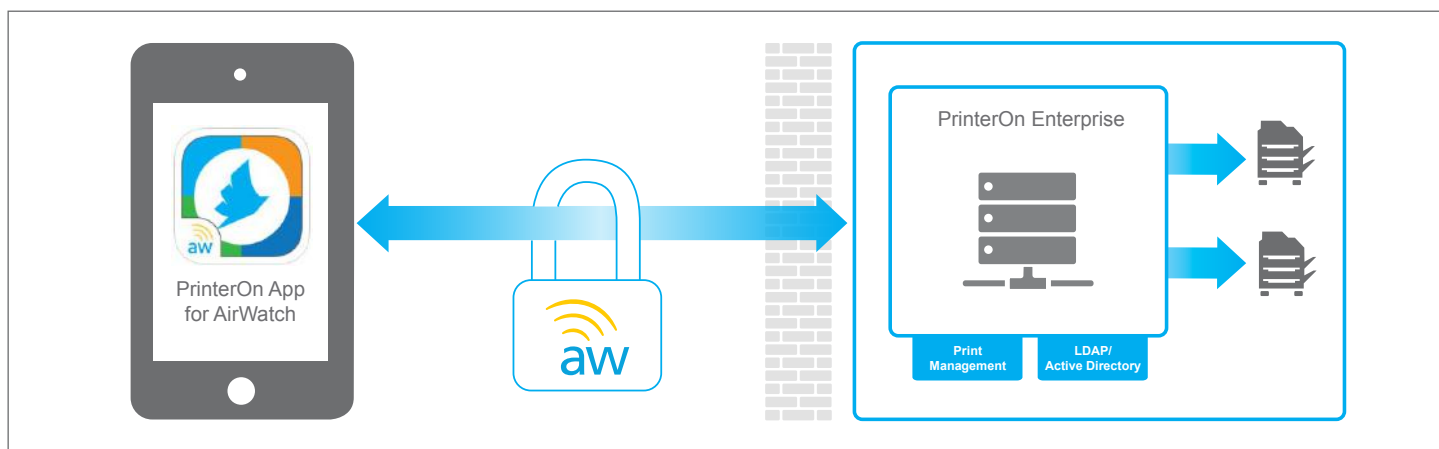

finely control which printers users can access through AirWatch configuration push. With PrinterOn Native iOS Printing for AirWatch, users get the native iOS printing experience they are looking for and administrators get the control they need.

- Enable native iOS printing functionality to any printer—even printers on other networks
- iOS users simply use the native iOS print button
- No separate mobile app required
- Zero user config—deploy PrinterOn native iOS printing configurations via AirWatch
- All the features, security, and scalability of PrinterOn tied into the iOS print button
- Print from iPhones or iPads to any PrinterOn printer regardless of network or location

The PrinterOn Integration with AirWatch

The PrinterOn for AirWatch Mobile Printing App

The PrinterOn for AirWatch App is designed for the Enterprise or SMB that wants to use PrinterOn solutions alongside their AirWatch Device and Application Management features. The PrinterOn for AirWatch app lets users search for and print to all PrinterOn Enterprise enabled printers in your organization. Users of the app can also access PrinterOn public print locations such as hotels, airport lounges and libraries.

- Certified for use with AirWatch
- Automatically discover available PrinterOn Enterprise printers and associated services regardless of network or location
- Find the nearest print location using GPS, search by keyword, or scan printer QR code
- Print Microsoft Word, Excel, PowerPoint and PDF files as well as photos and web pages
- Print from the AirWatch Secure Content Locker
- LDAP/AD user authentication
- Release codes for secure document release
- Access over 10,000 public print locations worldwide

www.printeron.com/enterprise